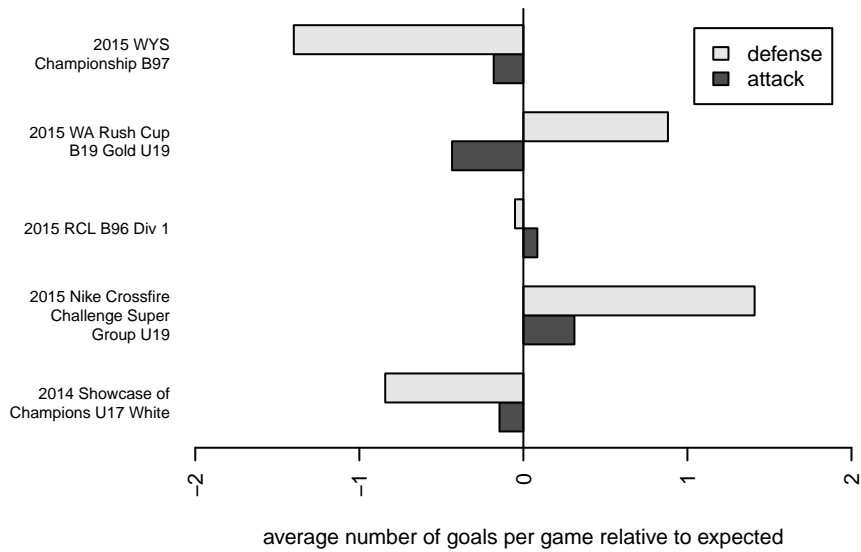

NWN Red B97

NW Nationals
 Mountlake Terrace, WA
 B97 total strength=1647
 attack=32.85 defense=10.77
 fall league = RCL B96 Div 1

alt names used:
 NWN B97 A Red

Venues played:
 2014 Showcase of Champions U17 White
 2015 Nike Crossfire Challenge Super Group U'
 2015 WA Rush Cup B19 Gold U19
 2015 RCL B96 Div 1
 2015 WYS Championship B97

**attack and defense variance (black dot)
relative to other teams
and top 10 in region**

**attack and defense rating
relative to others at age
and all opponents in last 13 months**

Performance relative to 13 month average