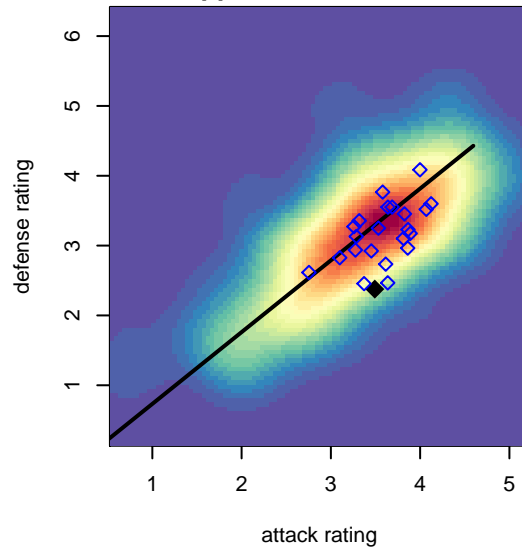

NWN Red B97

NW Nationals
 Mountlake Terrace, WA
 B97 total strength=1647
 attack=32.85 defense=10.77
 fall league = RCL B96 Div 1

alt names used:
 NWN B97 A Red

Venues played:
 2014 Showcase of Champions U17 White
 2015 Nike Crossfire Challenge Super Group U'
 2015 WA Rush Cup B19 Gold U19
 2015 RCL B96 Div 1
 2015 WYS Championship B97

**attack and defense variance (black dot)
relative to other teams
and top 10 in region**

**attack and defense rating
relative to others at age
and all opponents in last 13 months**

Performance relative to 13 month average