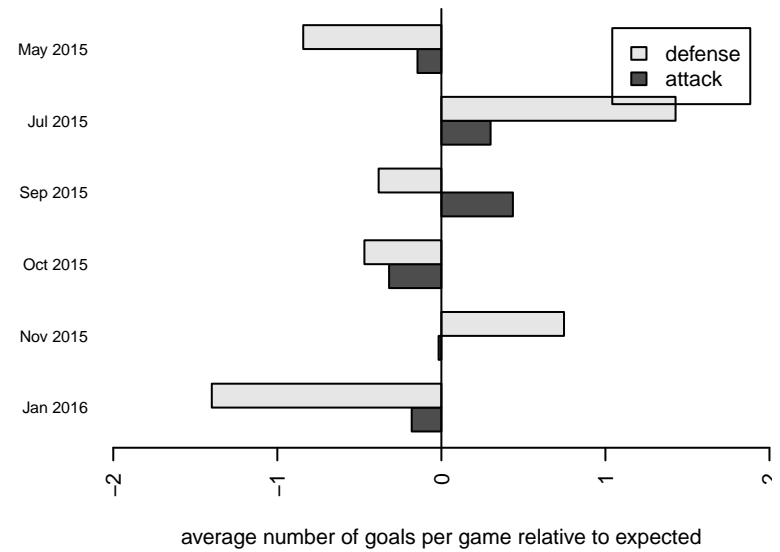

Performance relative to 13 month average