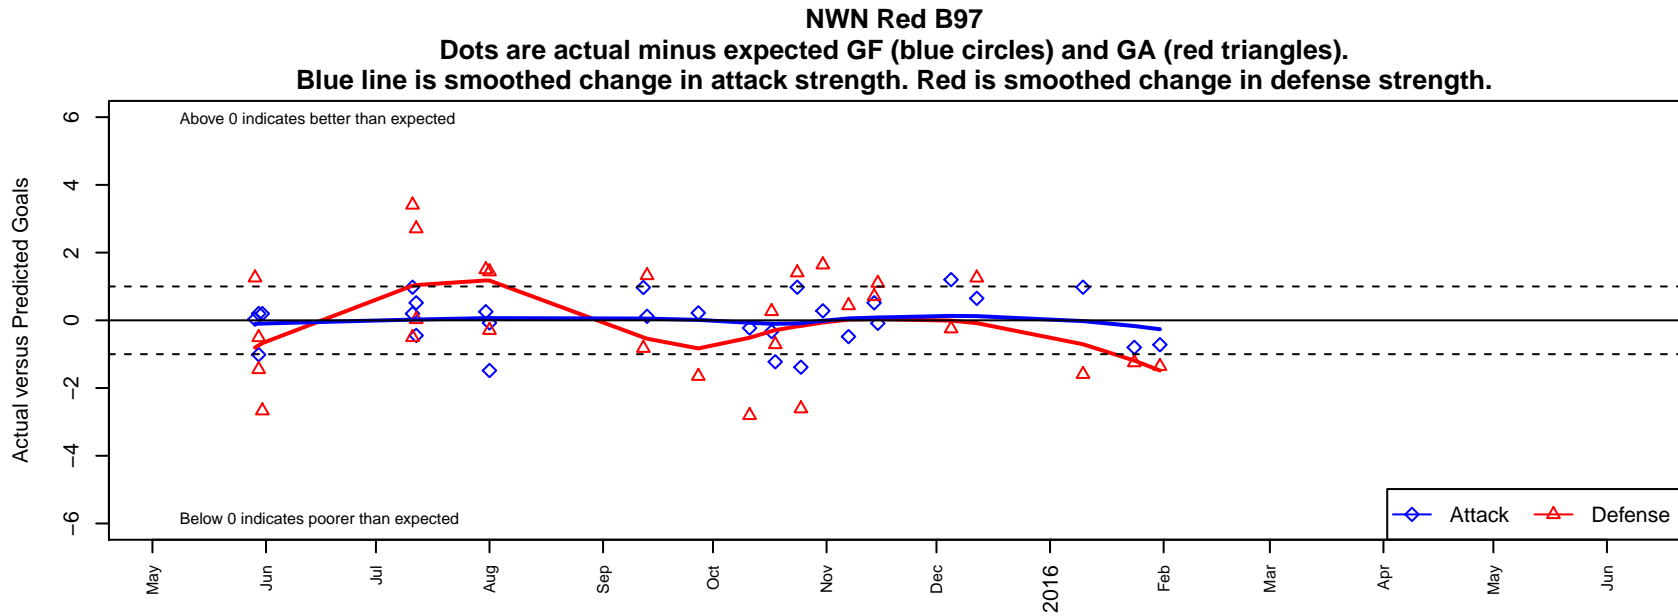

NWN Red B97

NW Nationals
 Mountlake Terrace, WA
 B97 total strength=1647
 attack=32.85 defense=10.77
 fall league = RCL B96 Div 1

alt names used:
 NWN B97 A Red

Venues played:
 2014 Showcase of Champions U17 White
 2015 Nike Crossfire Challenge Super Group U'
 2015 WA Rush Cup B19 Gold U19
 2015 RCL B96 Div 1
 2015 WYS Championship B97

**attack and defense variance (black dot)
relative to other teams
and top 10 in region**

**attack and defense rating
relative to others at age
and all opponents in last 13 months**

Performance relative to 13 month average