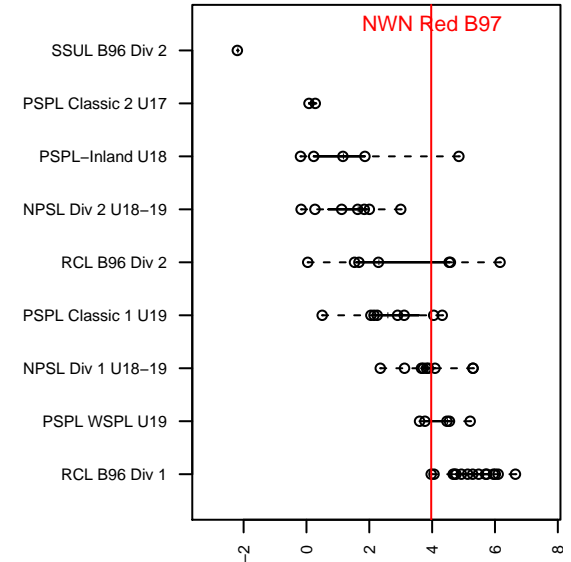

NWN Red B97

NW Nationals
 Mountlake Terrace, WA
 B97 total strength=1647
 attack=32.85 defense=10.77
 fall league = RCL B96 Div 1

alt names used:
 NWN B97 A Red

Venues played:
 2014 Showcase of Champions U17 White
 2015 Nike Crossfire Challenge Super Group U'
 2015 WA Rush Cup B19 Gold U19
 2015 RCL B96 Div 1
 2015 WYS Championship B97

**attack and defense variance (black dot)
relative to other teams
and top 10 in region**

**attack and defense rating
relative to others at age
and all opponents in last 13 months**

Performance relative to 13 month average